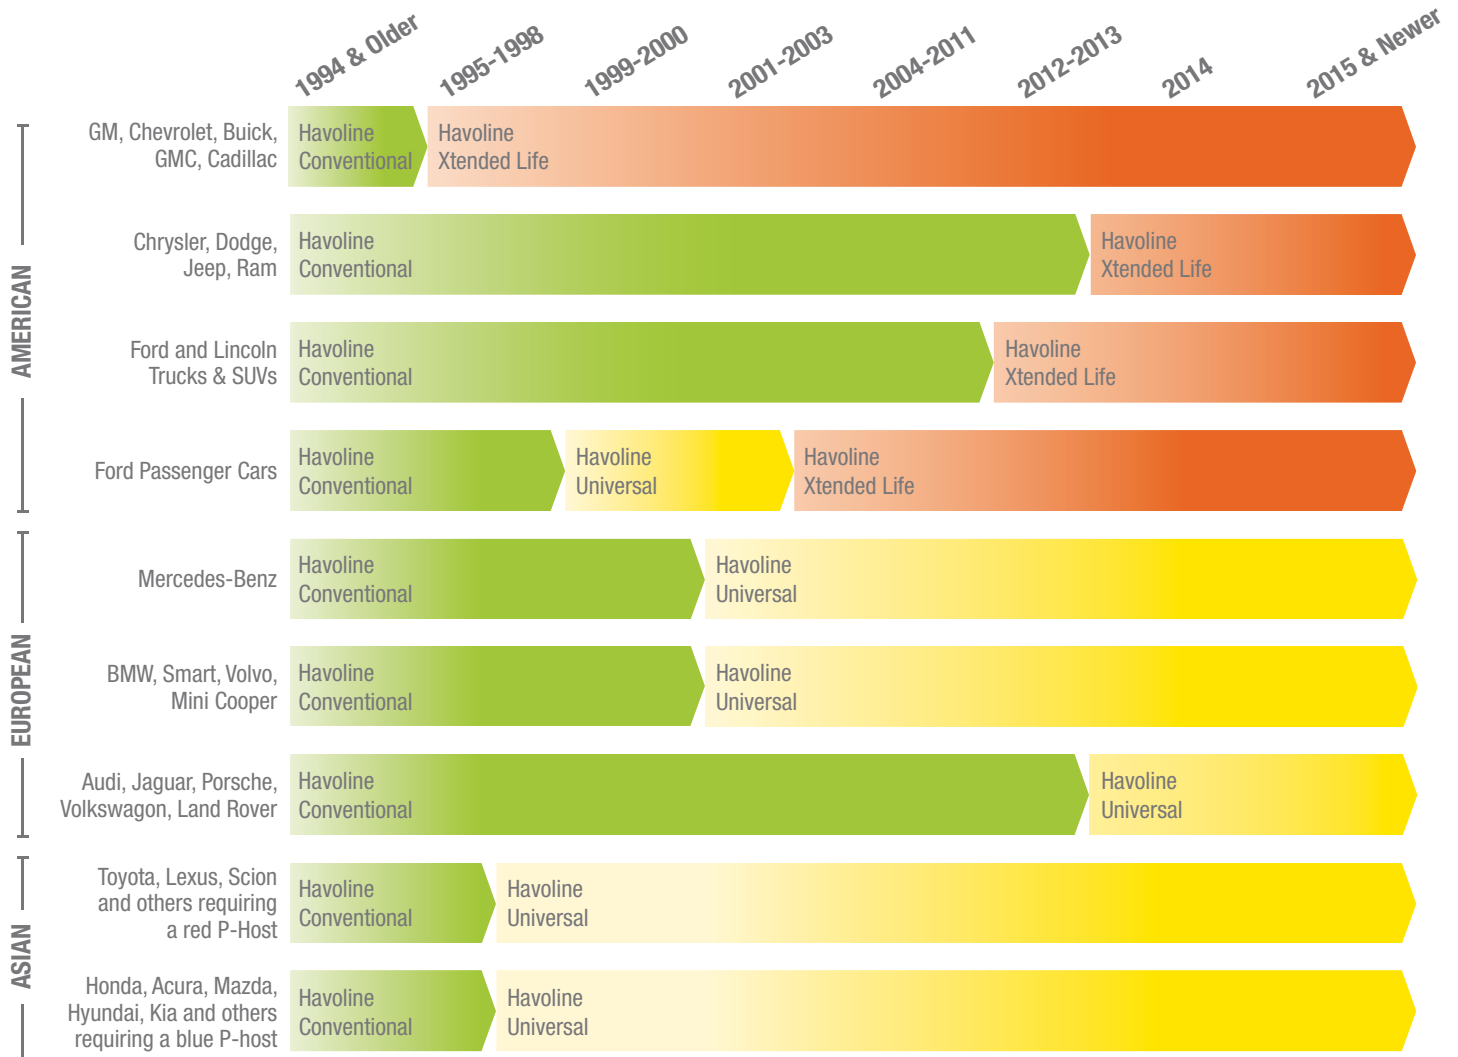

Havoline® Antifreeze/Coolant Reference Chart

For All North American, European and Asian Cars, Trucks and Vans (Gasoline/Diesel/Hybrid)*